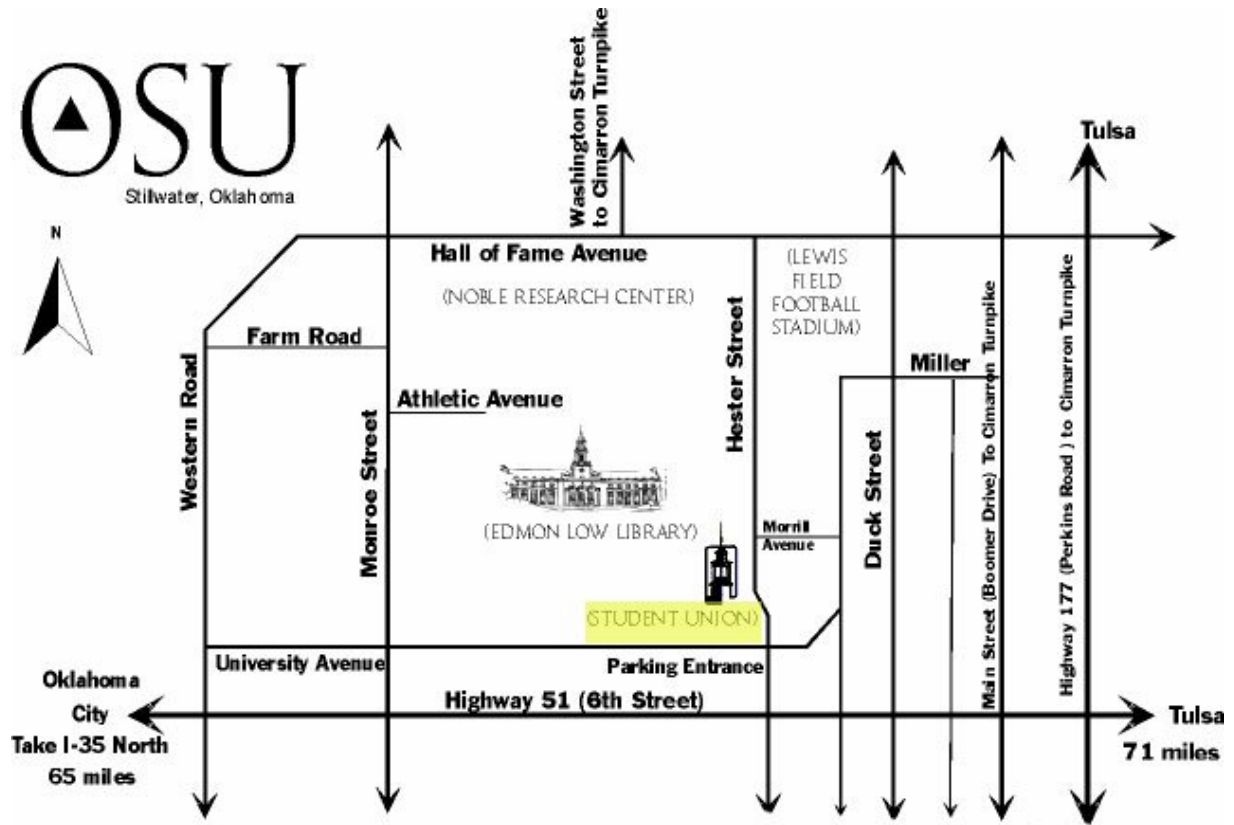

Map courtesy of Edmon Low Library

OSU Educational Talent Search
210 PIO Building
Stillwater, OK 74078